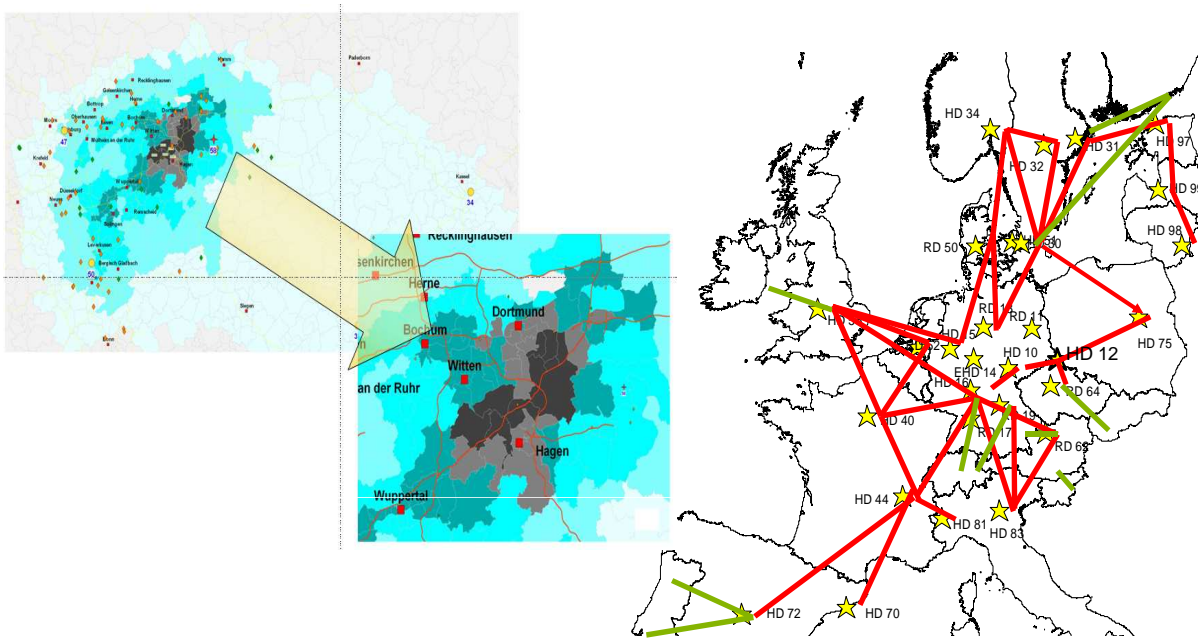

Network Optimization

ITA Consulting assists in improving the efficiency of distribution networks.

Network Optimization

Expertise

▶ Network Optimization

- Depot structure and planning
- Cut-off times
- Location planning
- Process optimization
- Network efficiency analysis
- Iterative methods to facilitate capacity peaks
- Loading Capacity/ utilization