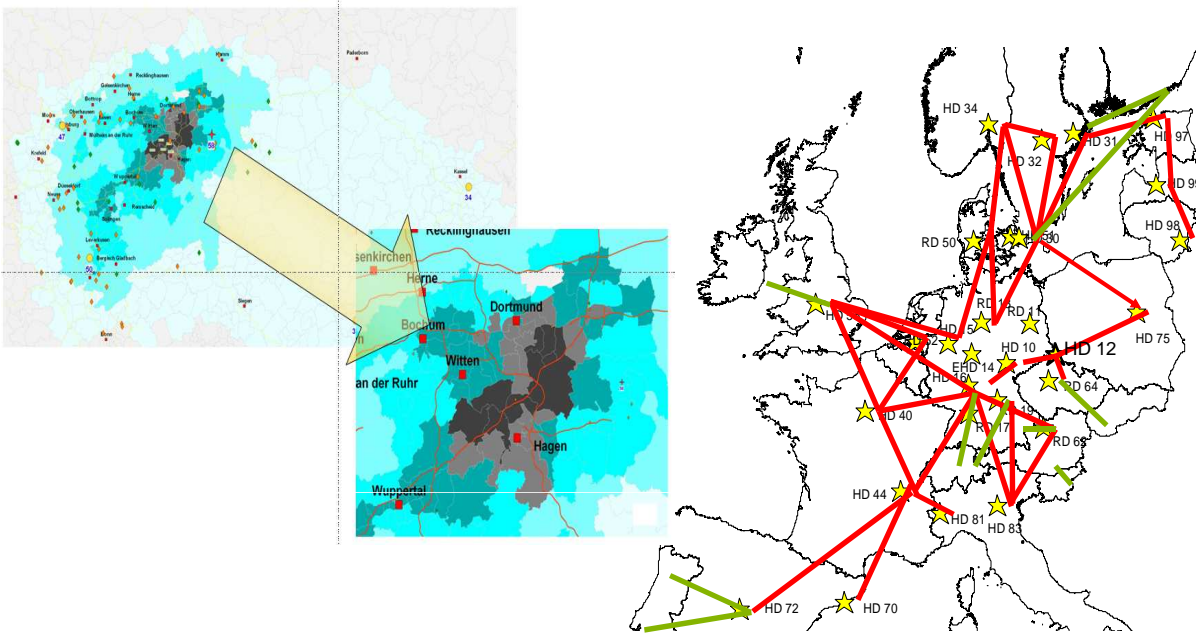

## Network Optimization

ITA Consulting assists in improving the efficiency of distribution networks.

### Network Optimization

#### ▶ Network Optimization

- Depot structure and planning
- Cut-off times
- Location planning
- Process optimization
- Network efficiency analysis
- Iterative methods to facilitate capacity peaks
- Loading Capacity/ utilization