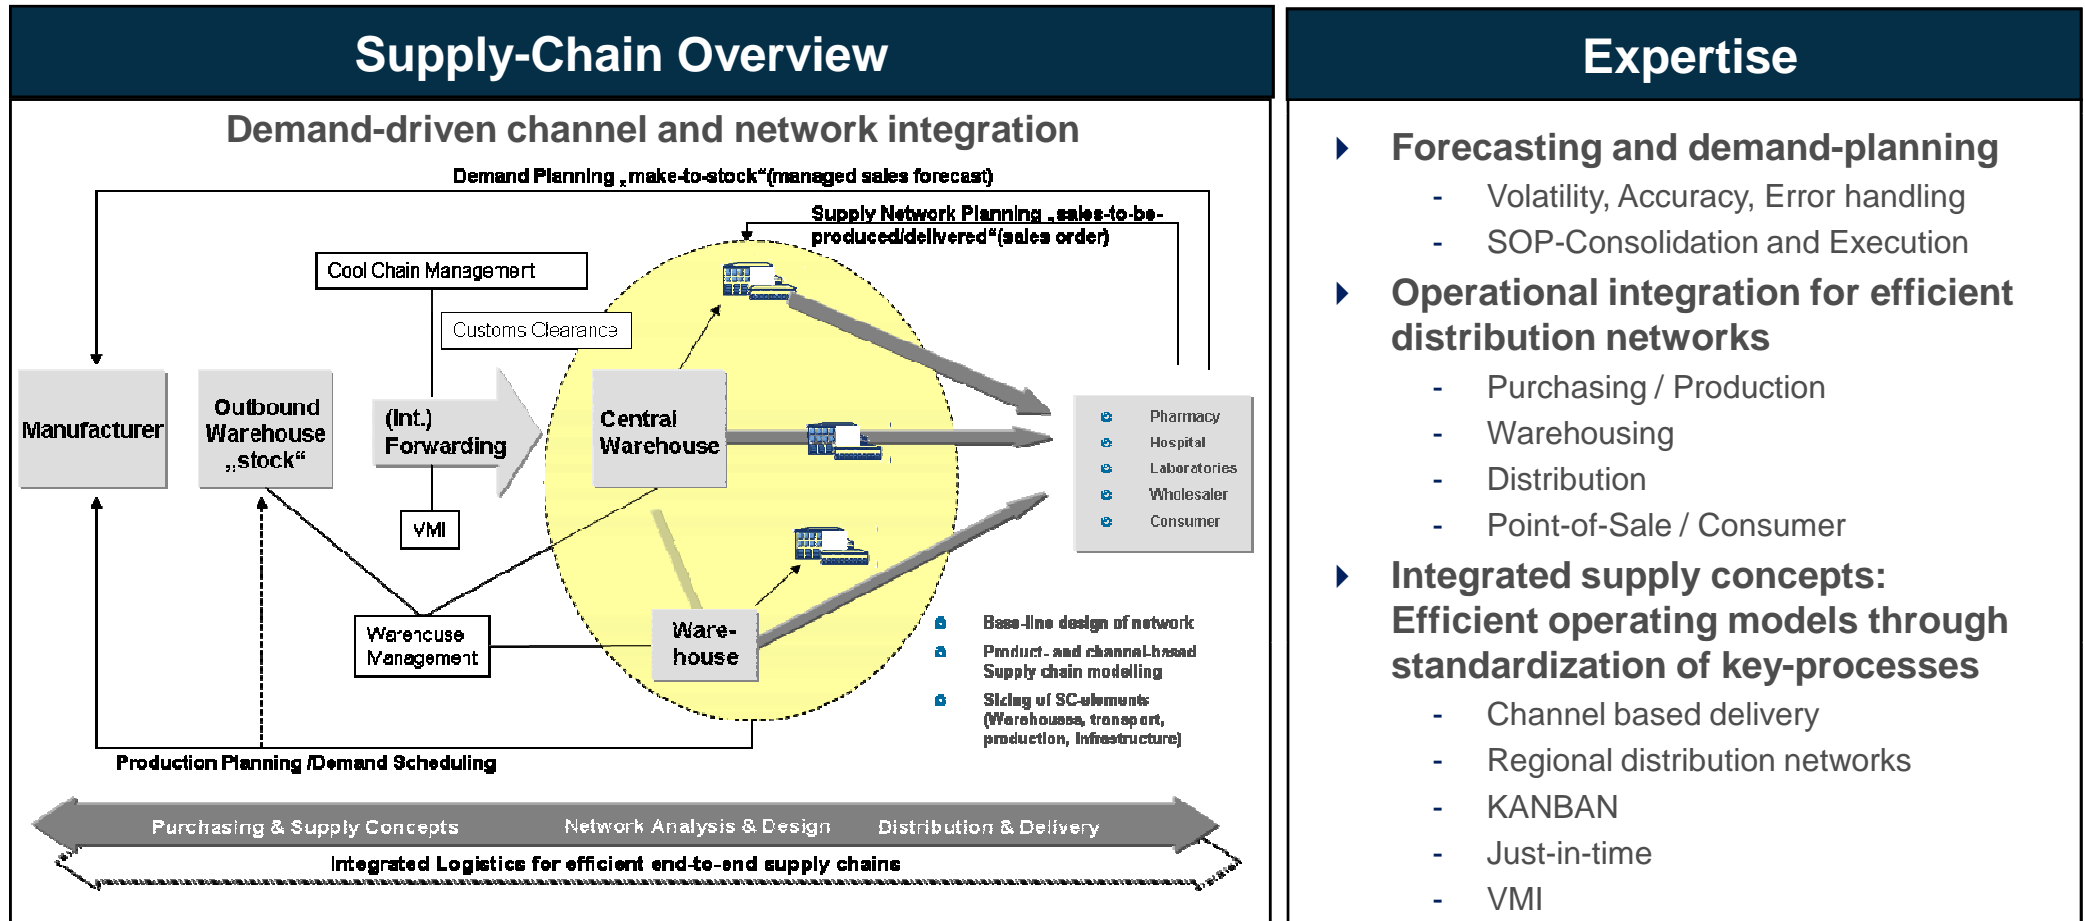

Supply Chain Management

ITA Consulting provides expertise to optimize the Supply-Chain management:

Contact:

ITA Consulting GmbH, Christoph-Probst-Weg 3-4, D-20251 Hamburg, Germany
 Phone +49 (0) 380 879 0; Fax +49 (0) 40 380 879 77; contact@ita-consulting.com